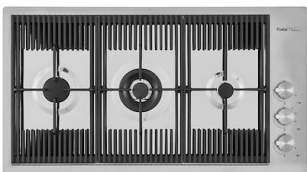

Space waste fitting The elegant SPACE steel cap closes the drain and leaves no visible residues collected in the basket below. Space also has a small footprint and allows the optimal use of the under-sink compartment.

* only in combination with the accessory
8644 101

Stainless steel basket

8611 000

Stainless steel plate rack

8100 303

* only in combination with the accessory
8644 101

Stainless steel plate rack

8100 201

RECOMMENDED PAIRINGS

Cooker hob Milanello

7680 000

Mixer Tap Omega Satin

8497 100

VELA PLUS satin

8497 120