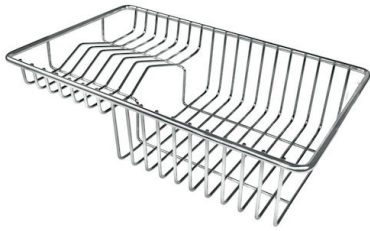

Space waste fitting The elegant SPACE steel cap closes the drain and leaves no visible residues collected in the basket below. Space also has a small footprint and allows the optimal use of the under-sink compartment.

TECHNICAL DATA

GALLERY

OPTIONAL ACCESSORIES

Glass chopping board
8631 300

HPDE Twin chopping board
8644 101

**Iroko-wood sliding chopping board
with stainless steel colander**
8644 044

Stainless steel colander
8154 000

White bowl
8153 100

Stainless steel plate rack
8100 154

Graters kit with ring-holder and food collection tray

8159 101

* only in combination with the accessory
8644 101

Stainless steel perforated tray

8151 000

* only in combination with the accessory
8644 101

Stainless steel basket

8611 000

Stainless steel plate rack

8100 303

* only in combination with the accessory
8644 101

Stainless steel plate rack

8100 201